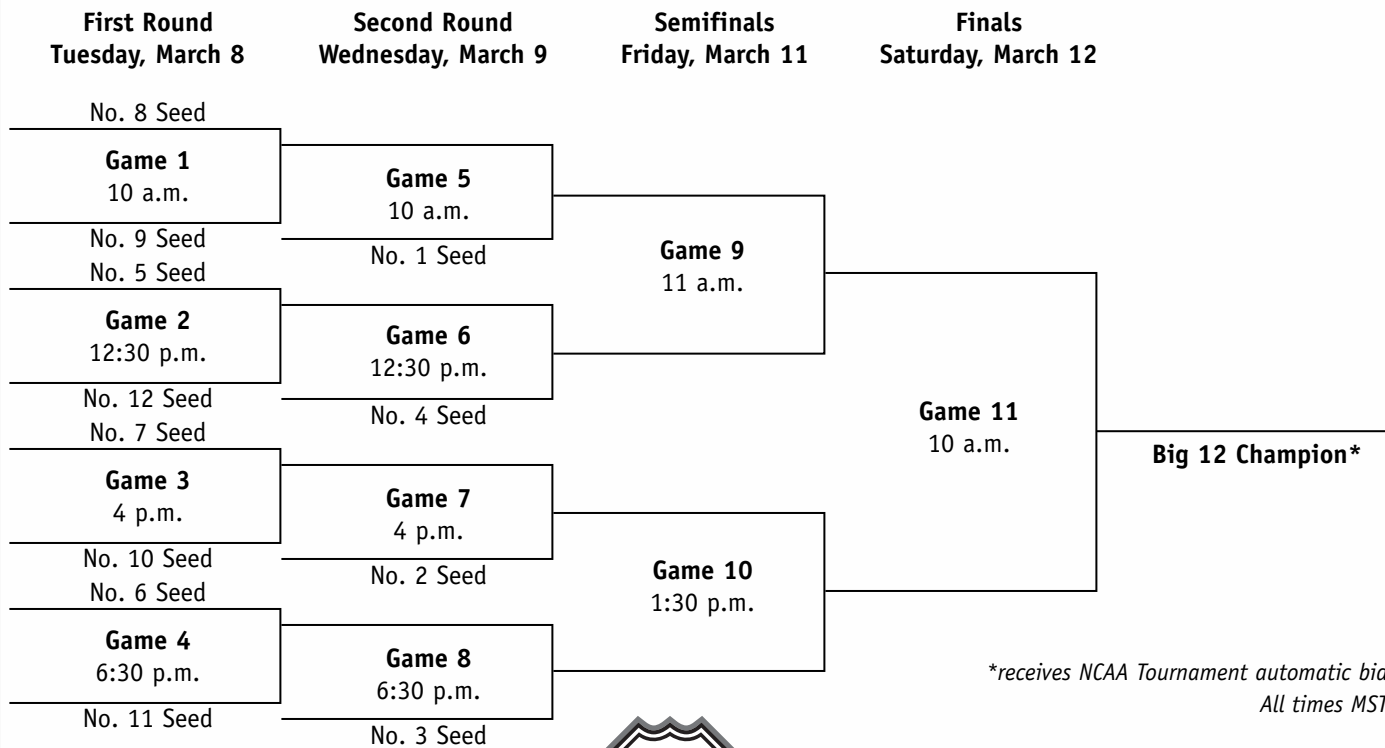

BIG 12 CONFERENCE CHAMPIONSHIP

2011 Phillips 66 Big 12 Women's Basketball Championship Bracket

March 8-12 • Municipal Auditorium • Kansas City, Mo.

**receives NCAA Tournament automatic bid
All times MST*